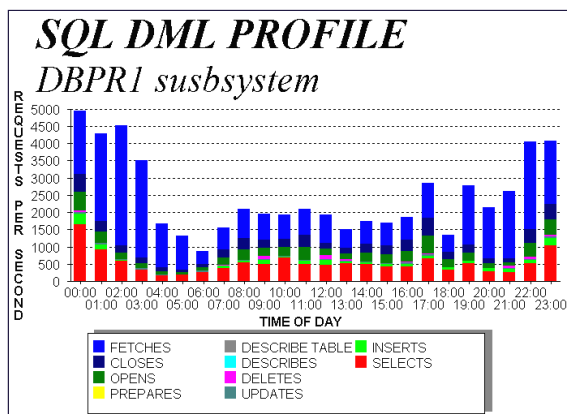

FOLLOW US

www.asg.com

ASG Technologies is a global software company providing the only integrated platform and flexible end to end solution for the information powered enterprise. ASG is the only solutions provider for both Information Management and IT Systems and has over 3,500 customers worldwide. To learn more visit www.asg.com.

ASG Technologies | 1.239.435.2200 or 1.800.932.5536 | 708 Goodlette Road North, Naples, Florida USA 34102 | www.asg.com

© 2019 ASG Technologies Group, Inc.
All products mentioned are trademarks or registered trademarks of their respective holders.

ASG_TMON_PA_DB2_20191016en