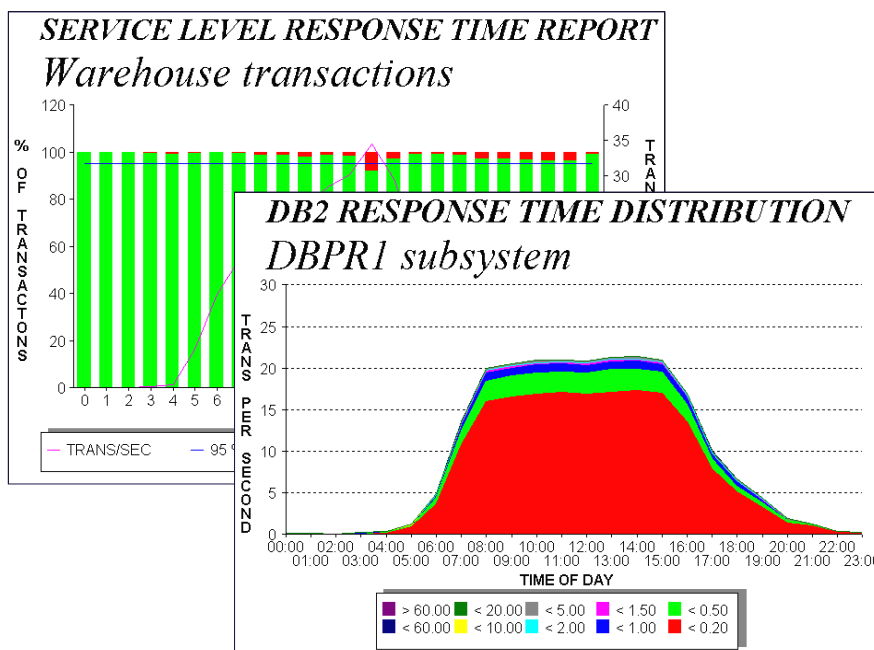

ASG-TMON® PERFORMANCE ANALYZER FOR DB2

Powerful Management & Planning Functions to Achieve Effective z/Architecture-based DB2 Systems

OVERVIEW

ASG-TMON® PA for DB2 delivers insight into enterprise z/Architecture-based DB2 systems, combining robust management reporting, performance analysis, and capacity planning capabilities with ease of management and cross-system integration.

DB2 administrators at sites around the world have used ASG-TMON® PA for DB2's powerful management and planning functions to achieve highly reliable, effective, and efficient DB2 services.

ASG-TMON® PA for DB2 creates a comprehensive view of critical database applications allowing for informed analysis by DB2 IT professionals and superior decisions by IT executives. It strengthens organizational communication by providing automated, clear, concise IT management information on-demand anywhere and anytime it's needed. The data collection, analysis, and reporting automation saves time and effort for IT staff, freeing it for higher-level planning and management work. And the informed, timely analysis and enterprise-wide view enables IT to become a contributing partner in seeing, setting, and achieving business goals and objectives.

ASG TMON® PA supports the organization's choice of data sources. IBM SMF data and/or ASG-TMON® data. ASG-TMON® data provides near real time collection vs. SMF log batch processing.

BENEFITS

- Efficient data collection and analysis of key DB2 metrics
- Disciplined analysis of resource consumption, buffer pool usage, distributed (DDF) activity, response time, and response time components
- Service level analysis and reporting of response against targets, response distributions, transaction rates, and exception conditions
- Interactively or automatically analyze trends to calculate growth rates and identify growth impediments with capacity planning features
- Utilize fully automated analysis, reporting, and integrated web publishing for total control and visibility