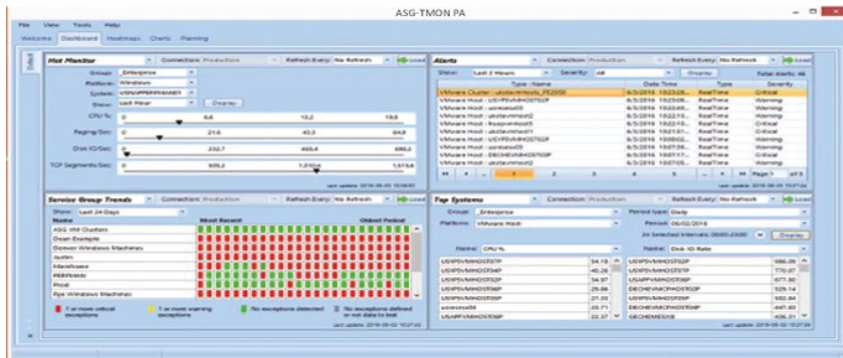

DB2 administrators at sites around the world have used ASG-TMON® PA for DB2's powerful management and planning functions to achieve highly reliable, effective, and efficient DB2 services.

ASG-TMON® PA for DB2 creates a comprehensive view of critical database applications allowing for informed analysis by DB2 IT professionals and superior decisions by IT executives. It strengthens organizational communication by providing automated, clear, concise IT management information on-demand anywhere and anytime it's needed. The data collection, analysis, and reporting automation saves time and effort for IT staff, freeing it for higher-level planning and management work. And the informed, timely analysis and enterprise-wide view enables IT to become a contributing partner in seeing, setting, and achieving business goals and objectives.

ASG TMON® PA supports the organization's choice of data sources. IBM SMF data and/or ASG-TMON® data. ASG-TMON® data provides near real time collection vs. SMF log batch processing.

BENEFITS

- Efficient data collection and analysis of key DB2 metrics
- Disciplined analysis of resource consumption, buffer pool usage, distributed (DDF) activity, response time, and response time components
- Service level analysis and reporting of response against targets, response distributions, transaction rates, and exception conditions
- Interactively or automatically analyze trends to calculate growth rates and identify growth impediments with capacity planning features
- Utilize fully automated analysis, reporting, and integrated web publishing for total control and visibility

ASG-TMON® PA PORTAL - AN EXECUTIVE DASHBOARD

ASG-TMON® PA Portal provides cross-platform visibility to the entire enterprise IT infrastructure through a single, easy-to-use interface.

ASG-TMON® PA ANALYST