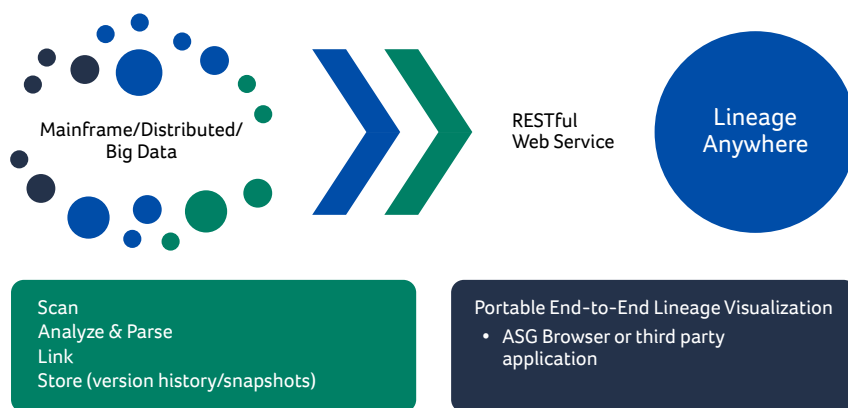

ASG Technologies' Lineage Appliance — includes code-based ETL

ENABLING CLEARER LINEAGE FOR AUTHENTIC COMPREHENSION

ASG's Data Intelligence provides:

- An automated tool to respond to audit requests, including queries about the calculation, movement and change of numbers.
- Access to data required to respond to business opportunities and build new offerings for customers. Data can be gathered to support critical business decisions in less time, allowing your enterprise to focus on making decisions rather than justifying data.
- Improved data-informed decision quality and reduced search time through direct access to relevant data and source elements.
- Reduced business risk through systematic identification of poor quality data, root cause analysis and impact analysis to determine affected reports.

Prove the authenticity of your data with ASG's Enterprise Data Intelligence. This solution provides quick access to data across the enterprise and displays it efficiently for any request. ASG's Enterprise Data Intelligence provides your business with a faster, more accurate view of your data.

The ASG Lineage Application package adds unique benefits to the Data Intelligence solution including:

- Reduced cost of access to lineage-focused capabilities.
- Increased user productivity by direct access to data lineage from preferred reporting and analysis tool used to provide audit responses and business flexibility.

OFFERING END-USER INSIGHT INTO CRITICAL DATA

Complete visualization of your data will help you make informed decisions to help your business stay competitive and innovative. The ASG Lineage Appliance, will provide you quick access to accurate information to fulfill requests from any stakeholder. Our tailored solution provides you with quality insights for your data with a deployment that is quick and affordable.

FOLLOW US

www.asg.com

ASG Technologies is a global software company providing the only integrated platform and flexible end to end solution for the information powered enterprise. ASG is the only solutions provider for both Information Management and IT Systems and has over 3,500 customers worldwide. To learn more visit www.asg.com.

ASG Technologies | 1.239.435.2200 or 1.800.932.5536 | 708 Goodlette Road North, Naples, Florida USA 34102 | www.asg.com

© 2019 ASG Technologies Group, Inc.

All products mentioned are trademarks or registered trademarks of their respective holders. ASG_Data_Lineage_ApplianceDatasheet_20191018